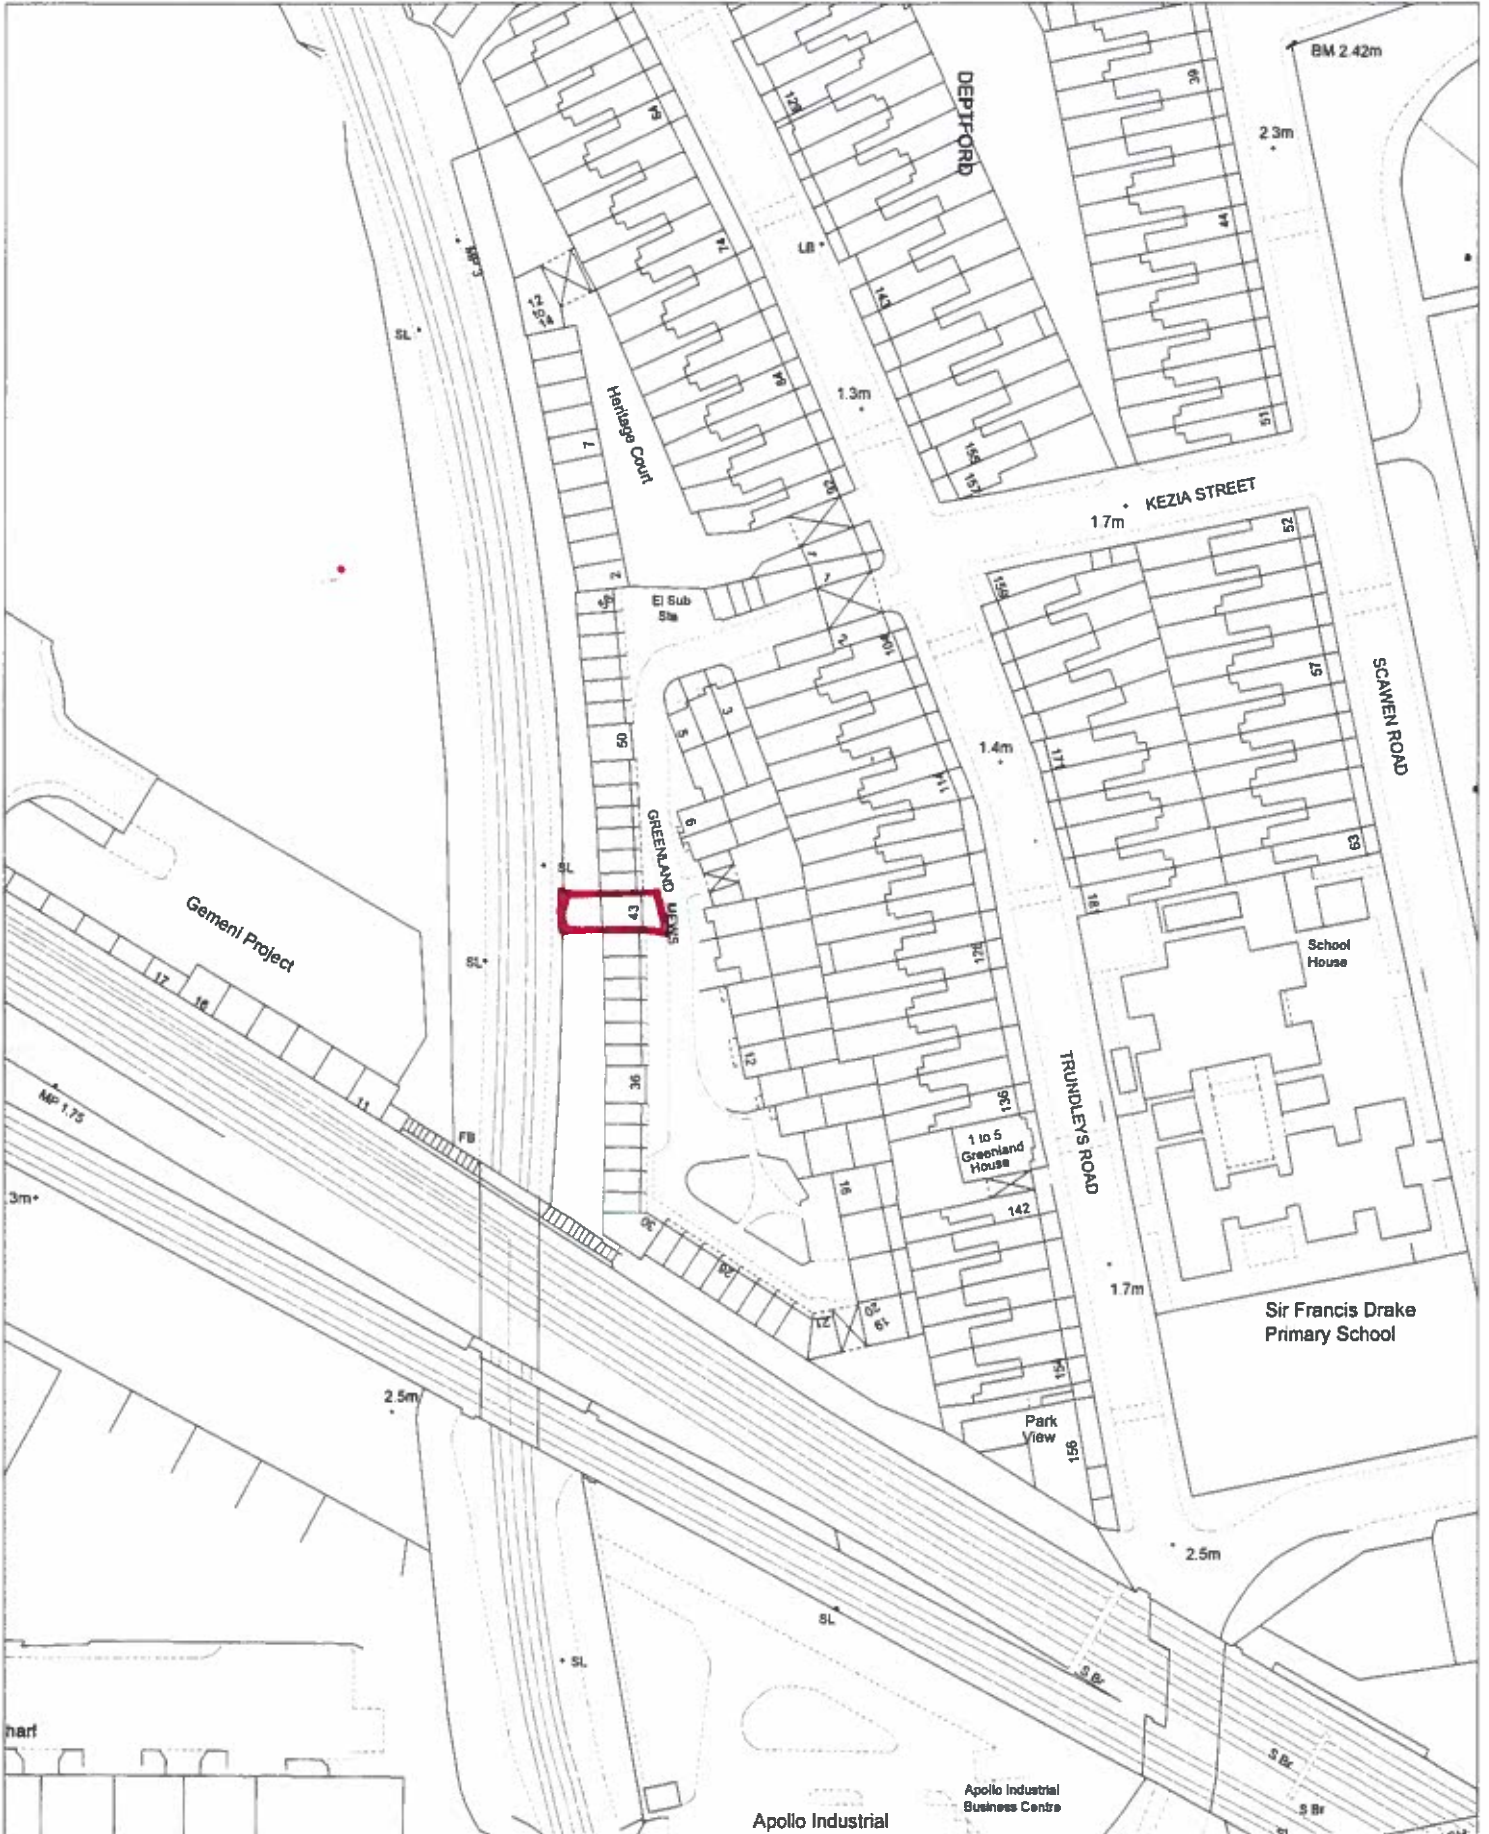

43 Greenland Mews, SE8

Scale:1260
Base on the
Ordnance Survey map
Licence no:100017710
London, SE8 4RU

Date: 01/08/16